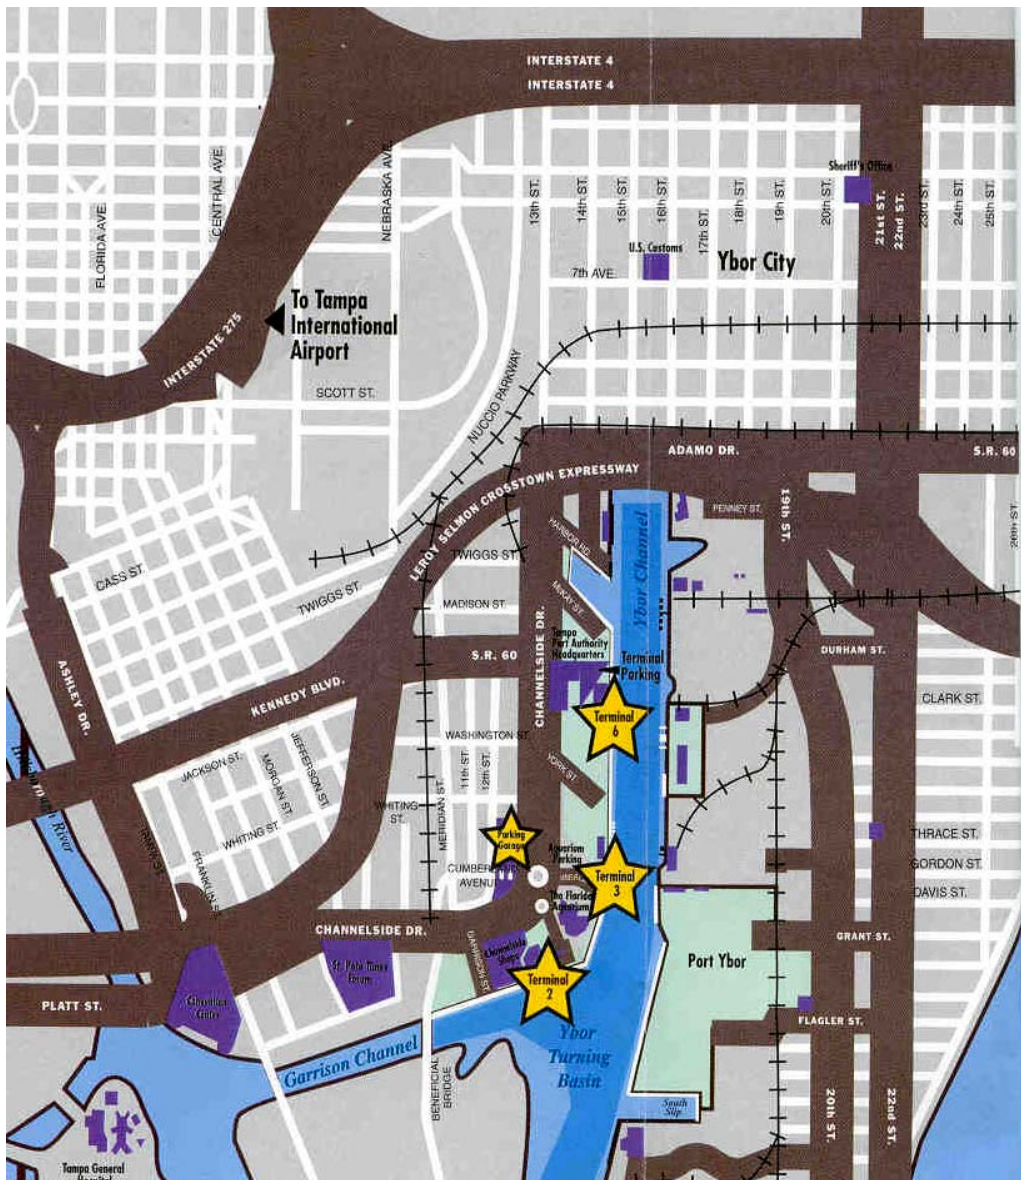

Directions to the Port of Tampa Cruise Terminals

Cruise Terminal 2:
Carnival Cruise Lines
651 Channelside Dr
Tampa, FL 33602

Cruise Terminal 3:
Royal Caribbean Intl
815 Channelside Dr
Tampa, FL 33602

Parking Garage
(For Terminals 2 & 3):
810 Channelside Dr
Tampa, FL 33602

Cruise Terminal 6:
Holland America Line
1333 McKay Street
Tampa, FL 33602
(Parking is adjacent to the Terminal)

Parking at all terminals is **\$12.00** per day (single space)
– No reservations are needed.
Valet services are available at terminals 2 & 3 for an additional charge..

From Orlando to Terminals 2, 3 & 6:

Take I-4 West to Exit 1. Go south on 21st Street and turn right on Adamo Drive (Hwy 60) then left onto Channelside Drive.

From I-275 to Terminals 2, 3 & 6:

Take I-4 East to Exit 1. Go south on 21st Street and turn right on Adamo Drive (Hwy 60) then left onto Channelside Drive.

From Clearwater to Terminals 2, 3 & 6:

Take Hwy 60 East across Tampa Bay and follow signs to I-275 North. I-275 will merge with I-4 East. Follow I-4 East to Exit 1. Go south on 21st Street and turn right on Adamo Drive (Hwy 60) then left onto Channelside Drive.