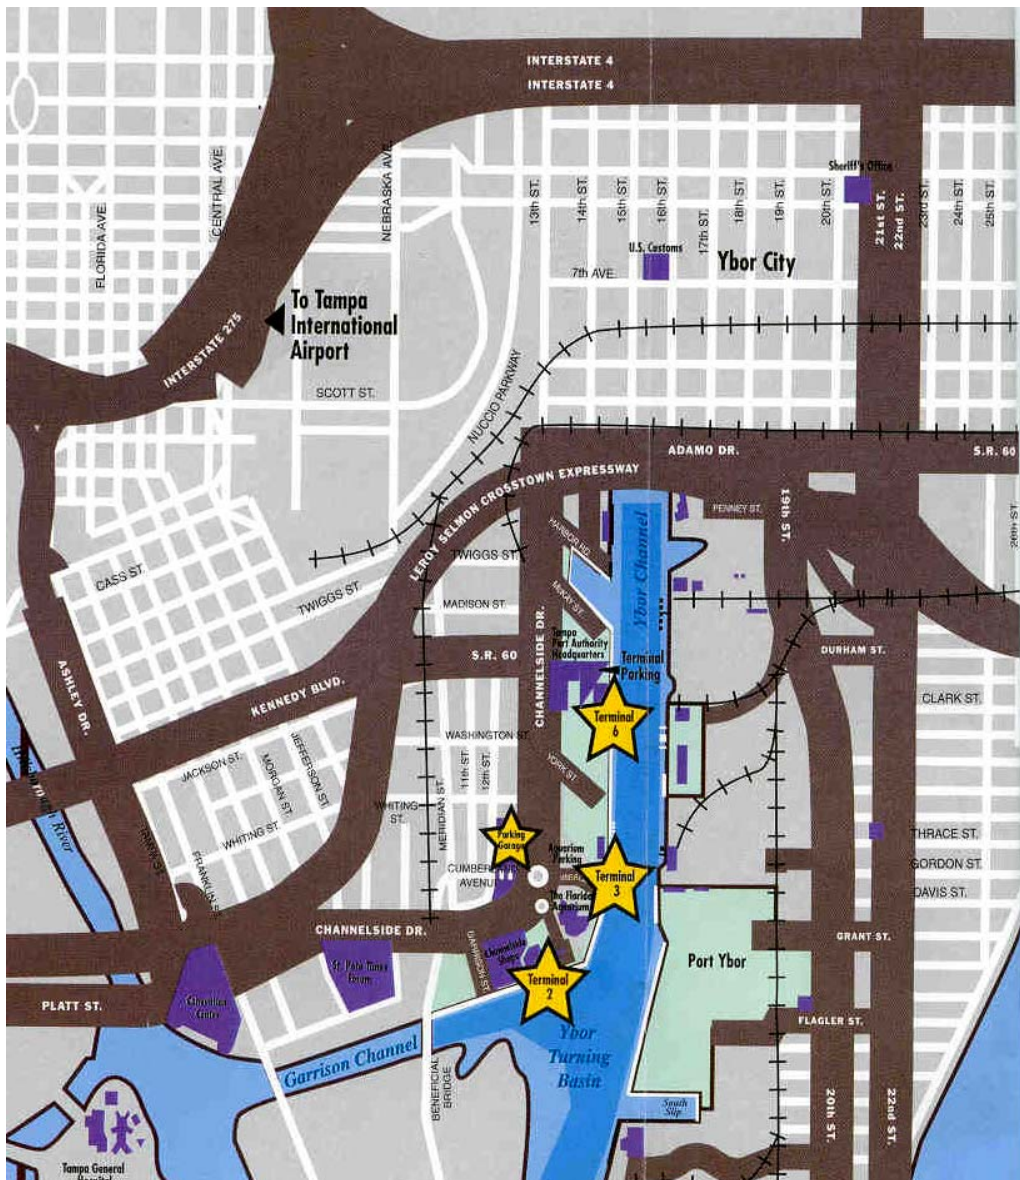

# Directions to the Port of Tampa Cruise Terminals

**Cruise Terminal 2:**  
Carnival Cruise Lines  
651 Channelside Dr  
Tampa, FL 33602

**Cruise Terminal 3:**  
Royal Caribbean Intl  
815 Channelside Dr  
Tampa, FL 33602

**Parking Garage**  
(For Terminals 2 & 3):  
810 Channelside Dr  
Tampa, FL 33602

**Cruise Terminal 6:**  
Holland America Line  
1333 McKay Street  
Tampa, FL 33602  
(Parking is adjacent to the Terminal)

## From Orlando to Terminals 2, 3 & 6:

Take I-4 West to Exit 1. Go south on 21st Street and turn right on Adamo Drive (Hwy 60) then left onto Channelside Drive.

## From I-275 to Terminals 2, 3 & 6:

Take I-4 East to Exit 1. Go south on 21st Street and turn right on Adamo Drive (Hwy 60) then left onto Channelside Drive.